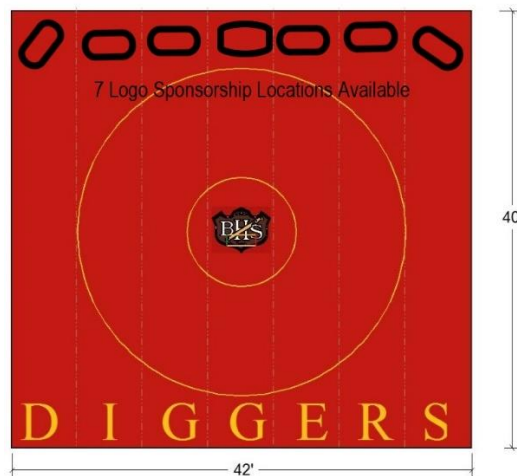

Brush Beetdigger Wrestling Mat Sponsorship Contract

Championship Level Sponsor

5 Years for \$2700 or \$700 for first year and \$500 per year for next 4 years

- 7ft x 4ft Logo on mats at all home wrestling competitions up to 7 duals and 4 tournaments a year
- Logo on all home wrestling programs and back of teams State Shirts
- Logo on teams' yearly schedule
- Listed as sponsor on www.beetdiggerwrestling.com